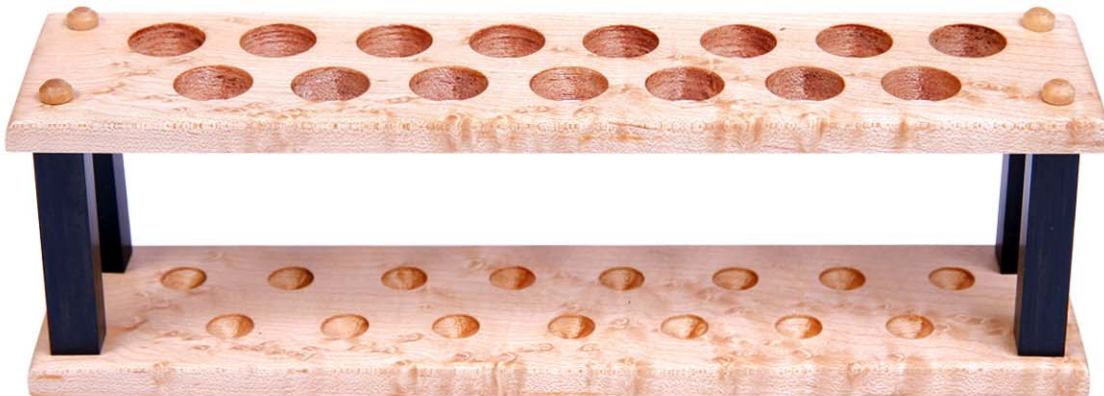

LANIER

HANDCRAFTED

PENS

MADE IN THE U.S.A.

Wood Pen Stand
15 Pens

Handcrafted Maple & Ebony 15 pen stand

Bubinga & Ebony

Bocote & Ebony

Rosewood & Ebony

Maple & Ebony

Walnut & Ebony

*Pen displayed on Pen Stand not included!