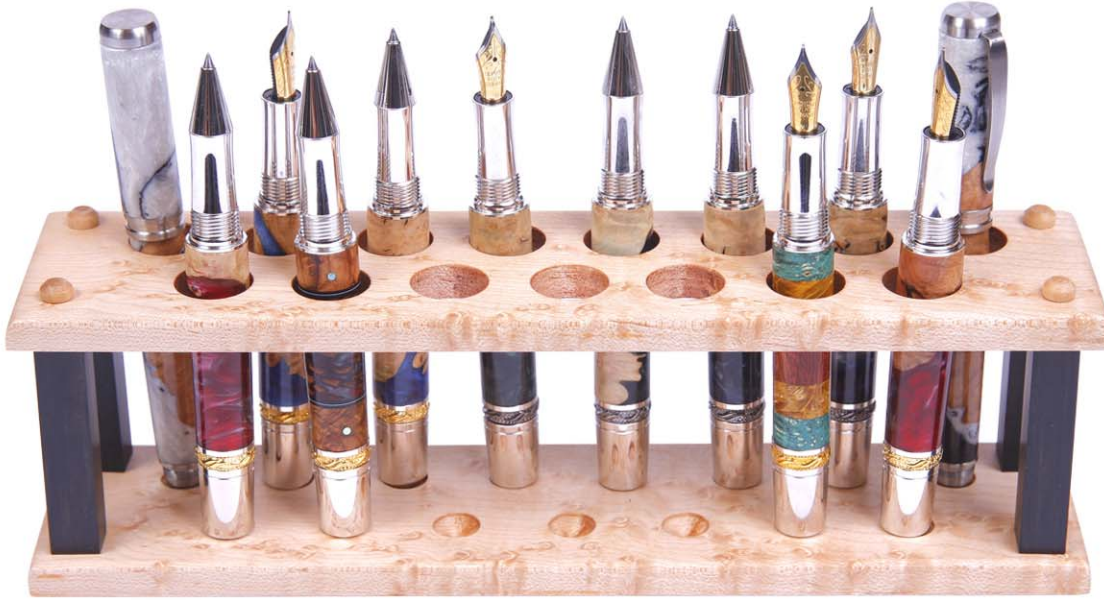

LANIER

HANDCRAFTED

PENS

MADE IN THE U.S.A.

Wood Pen Stand
15 Pens

Handcrafted Maple & Ebony 15 pen stand

Bubinga & Ebony

Bocote & Ebony

Rosewood & Ebony

Maple & Ebony

Walnut & Ebony

*Pen displayed on Pen Stand not included!